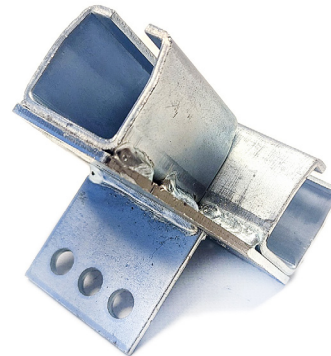

Chain T Connector

Category	Mount Type	Item Number
Curtains & Noise Panels	Chain Mount Install	14000018