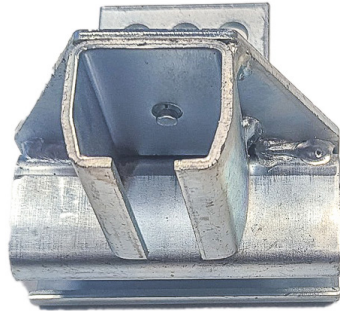

Chain T Connector

Category	Mount Type	Item Number
Curtains & Noise Panels	Chain Mount Install	14000018