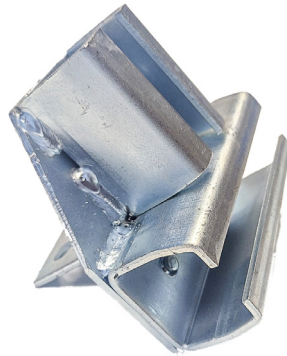

Chain T Connector

Category	Mount Type	Item Number
Curtains & Noise Panels	Chain Mount Install	14000018