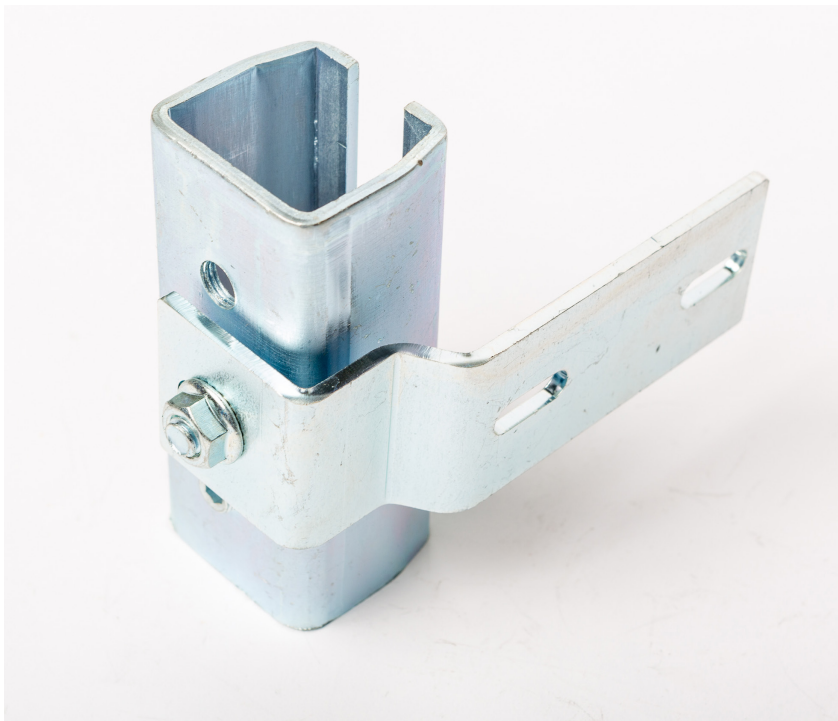

Wall Splice (up/down)

Category	Mount Type	Item Number
Curtains & Noise Panels	Wall Mount Install	14000036