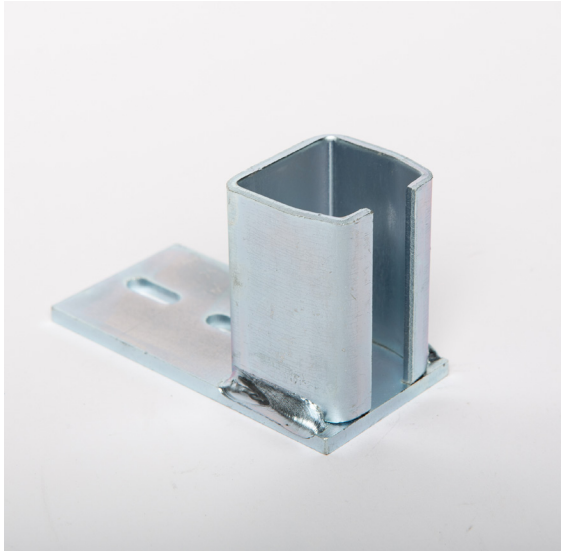

Wall End (up)

Category	Mount Type	Item Number
Curtains & Noise Panels	Wall Mount Install	14000015