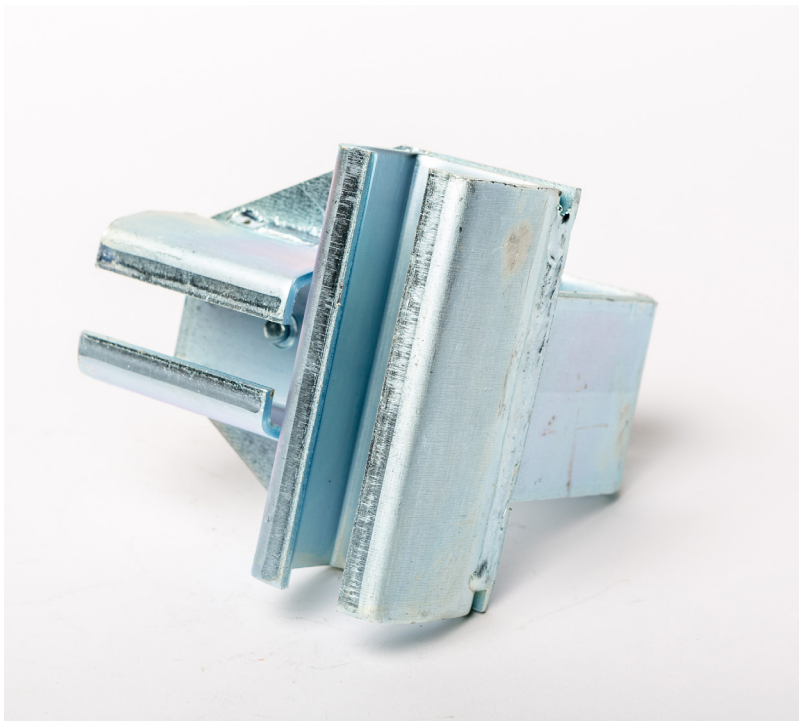

TR T Connector

Category	Mount Type	Item Number
Curtains & Noise Panels	Threaded Rod	1400033