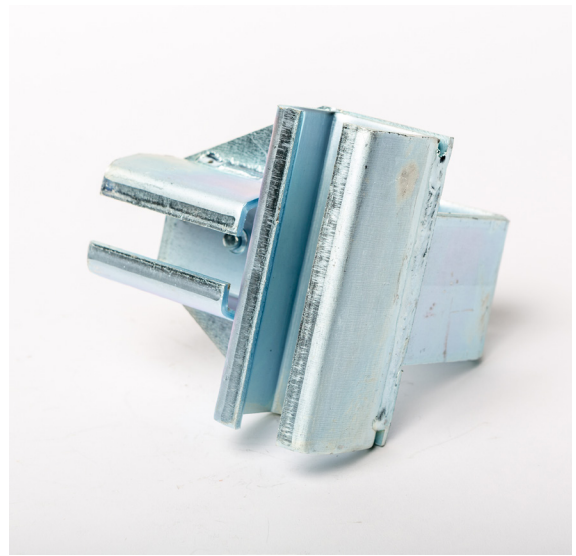

TR T Connector

Category	Mount Type	Item Number
Curtains & Noise Panels	Threaded Rod	1400033