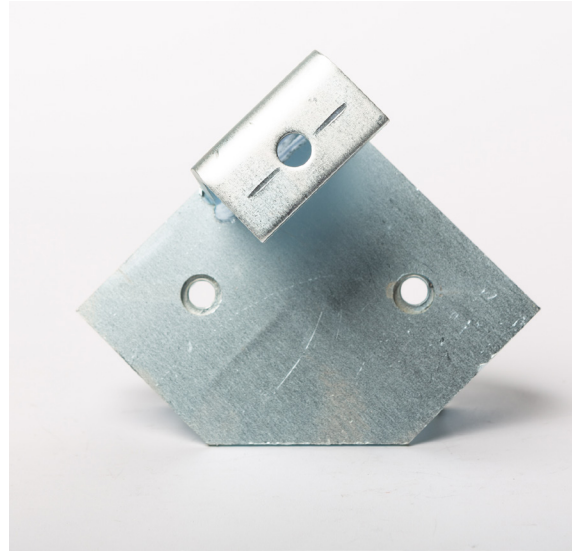

TR Right Angle

Category	Mount Type	Item Number
Curtains & Noise Panels	Threaded Rod	14000032