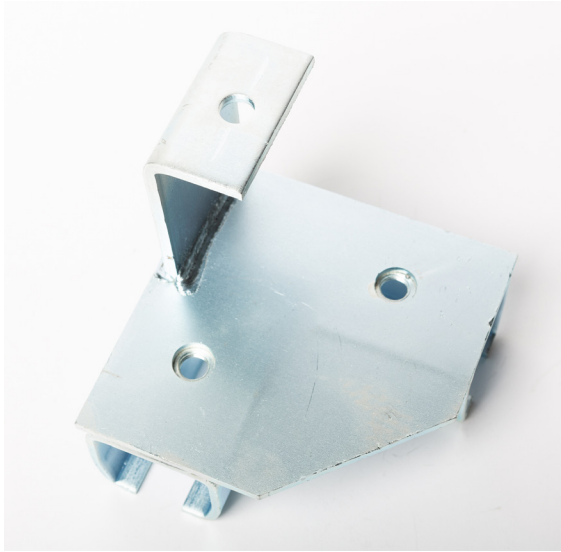

TR Right Angle

Category	Mount Type	Item Number
Curtains & Noise Panels	Threaded Rod	14000032