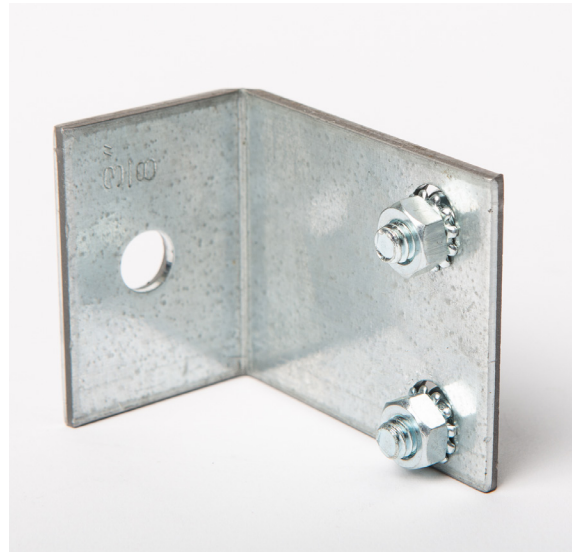

TR Adapter

Category	Mount Type	Item Number
Curtains & Noise Panels	Threaded Rod	1400031