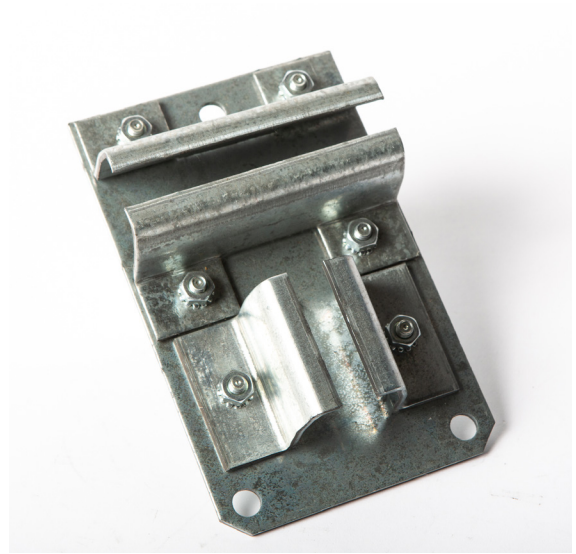

Flush T Connector

Category	Mount Type	Item Number
Curtains & Noise Panels	Flush Ceiling Mount Install	1400020