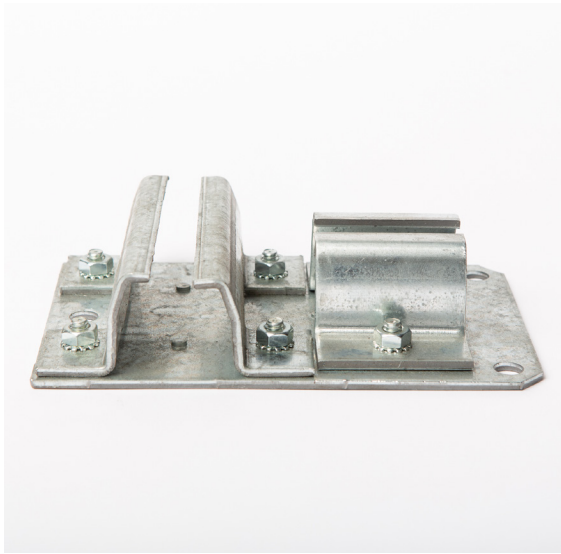

Flush T Connector

Category	Mount Type	Item Number
Curtains & Noise Panels	Flush Ceiling Mount Install	1400020