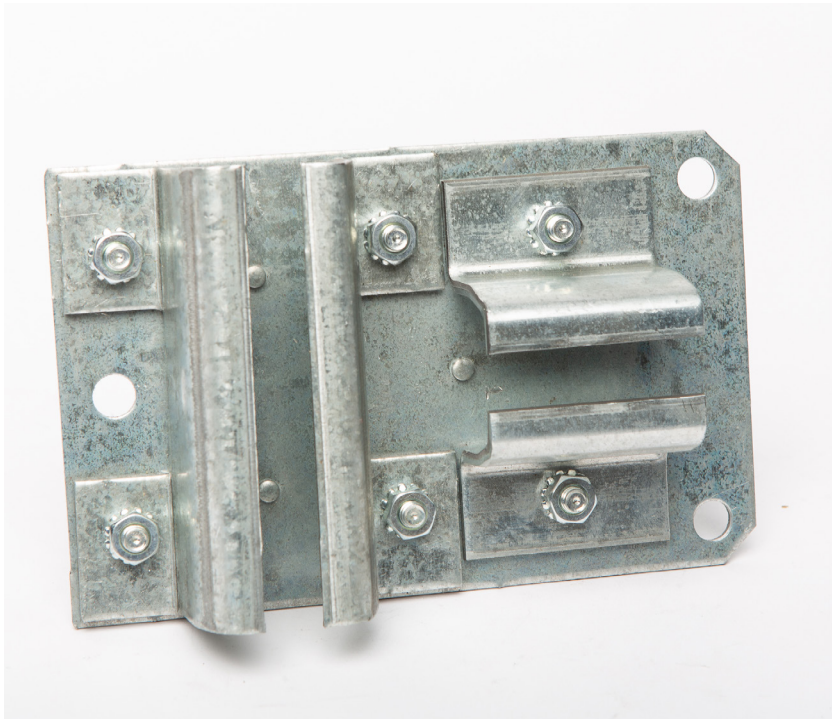

Flush T Connector

Category	Mount Type	Item Number
Curtains & Noise Panels	Flush Ceiling Mount Install	1400020