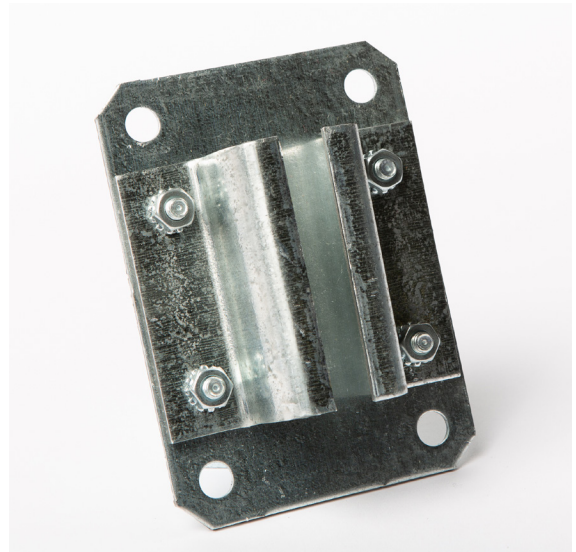

Flush Right Angle

Category	Mount Type	Item Number
Curtains & Noise Panels	Flush Ceiling Mount Install	14000019