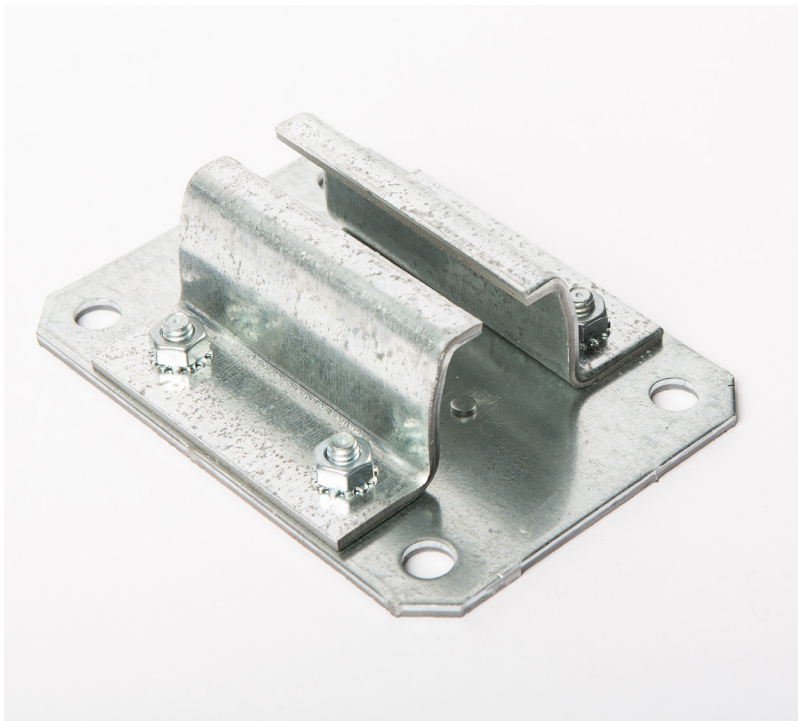

Flush Right Angle

Category	Mount Type	Item Number
Curtains & Noise Panels	Flush Ceiling Mount Install	14000019