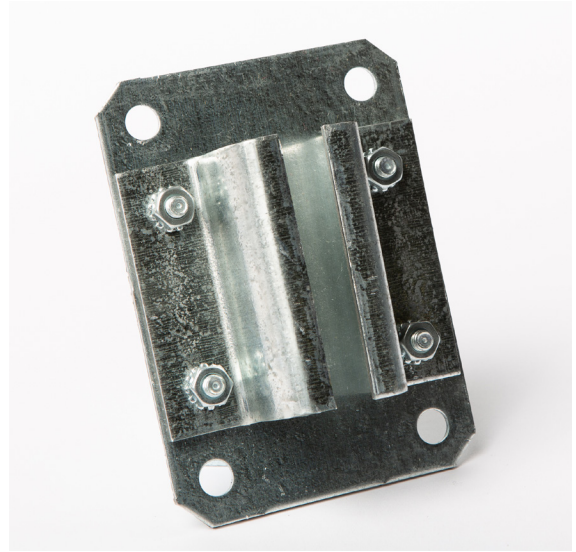

## Flush Connector

Category	Mount Type	Item Number
Curtains & Noise Panels	Flush Ceiling Mount Install	14000016