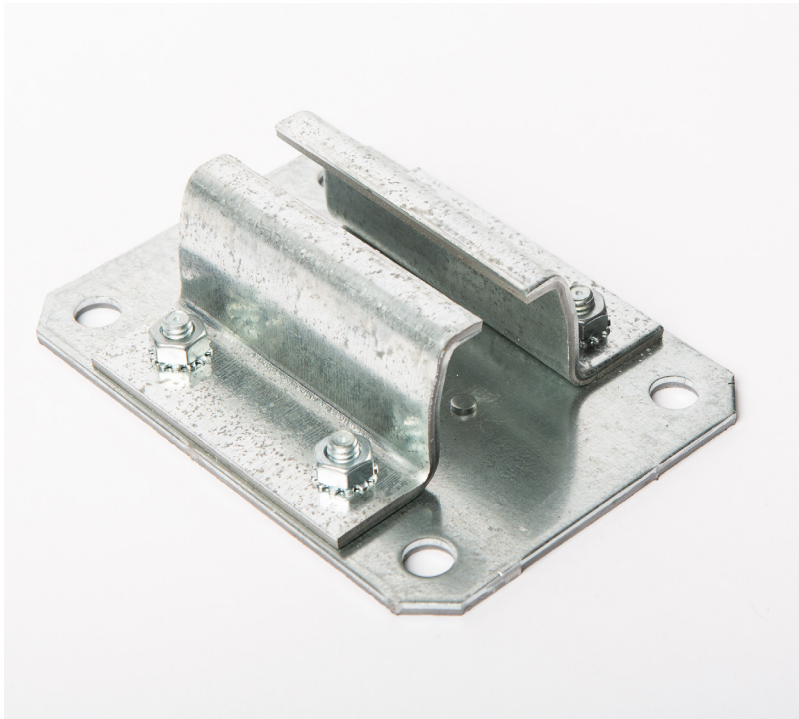

## Flush Connector

Category	Mount Type	Item Number
Curtains & Noise Panels	Flush Ceiling Mount Install	14000016