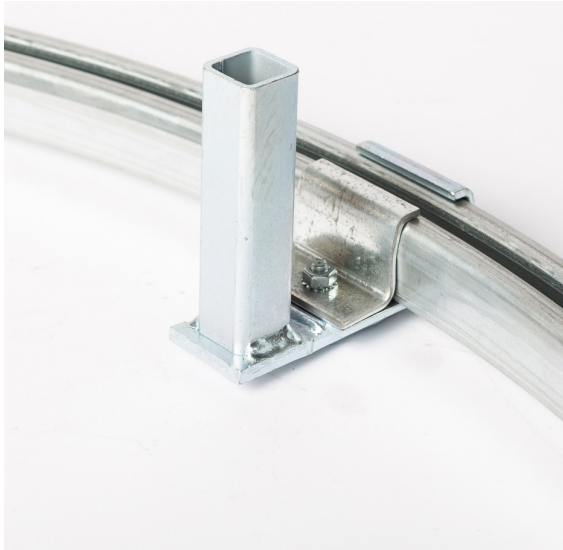

Floor Curve

Category	Mount Type	Item Number
Curtains & Noise Panels	Free Standing	14000712