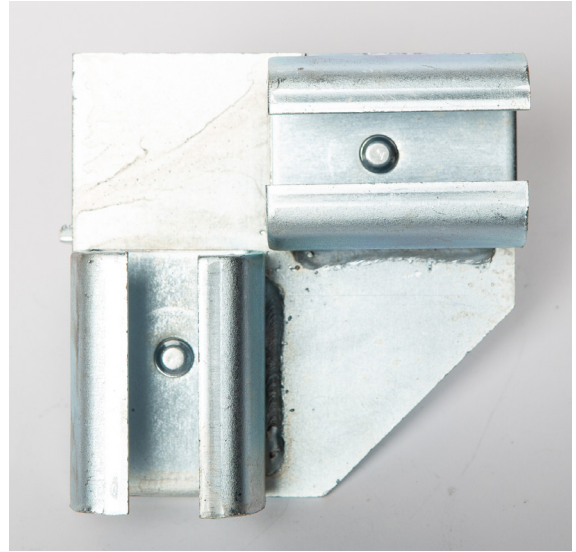

Chain Right Angle

Category	Mount Type	Item Number
Curtains & Noise Panels	Chain Mount Install	1400021