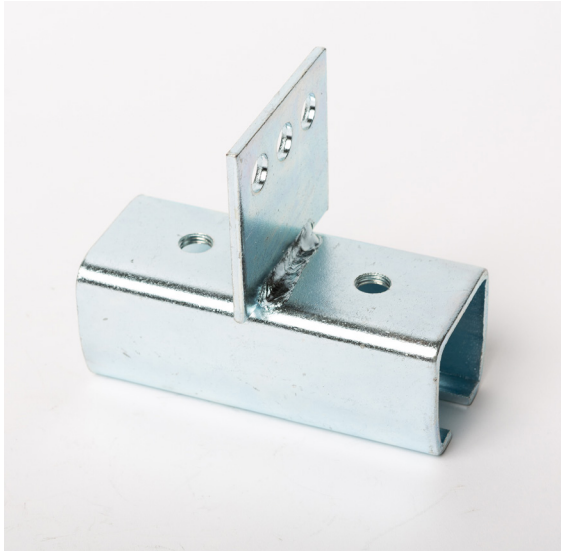

Chain Connector

Category	Mount Type	Item Number
Curtains & Noise Panels	Chain Mount Install	14000017